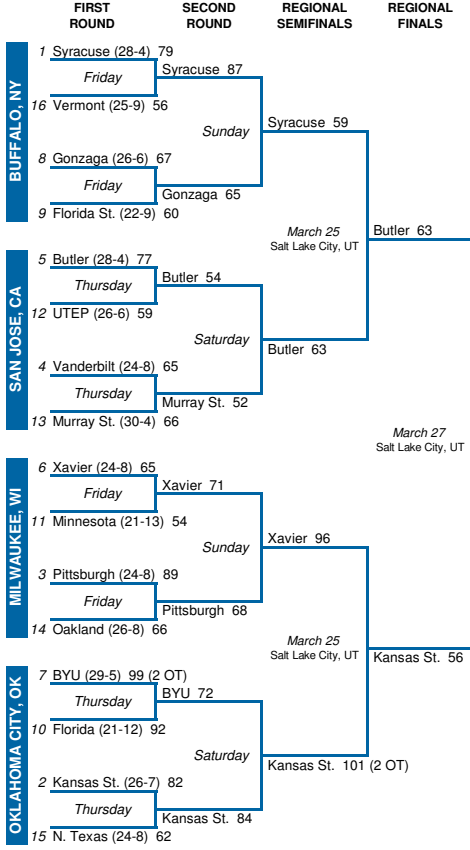

2010 Men's NCAA® Basketball Tournament

MIDWEST

EAST

WEST

SOUTH