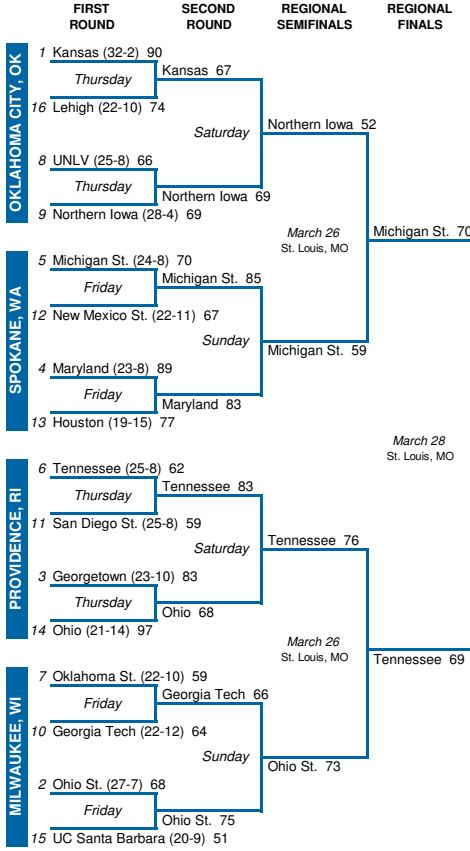

2010 Men's NCAA® Basketball Tournament

MIDWEST

EAST

WEST

SOUTH