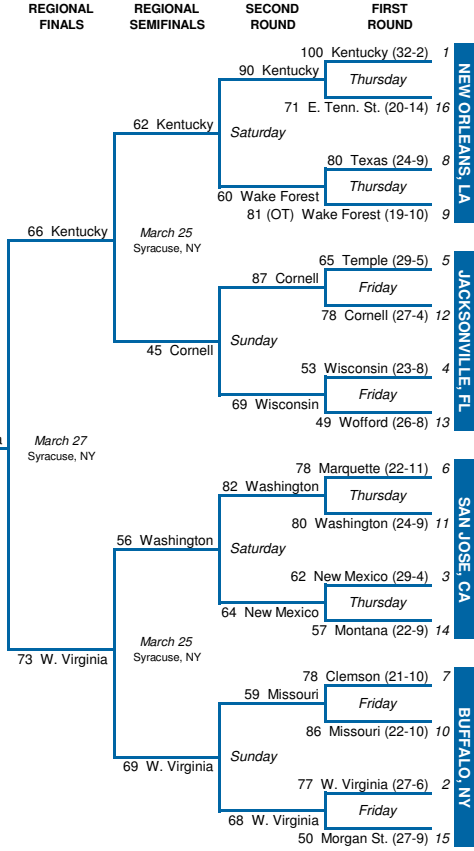

2010 Men's NCAA® Basketball Tournament

MIDWEST

EAST

WEST

SOUTH